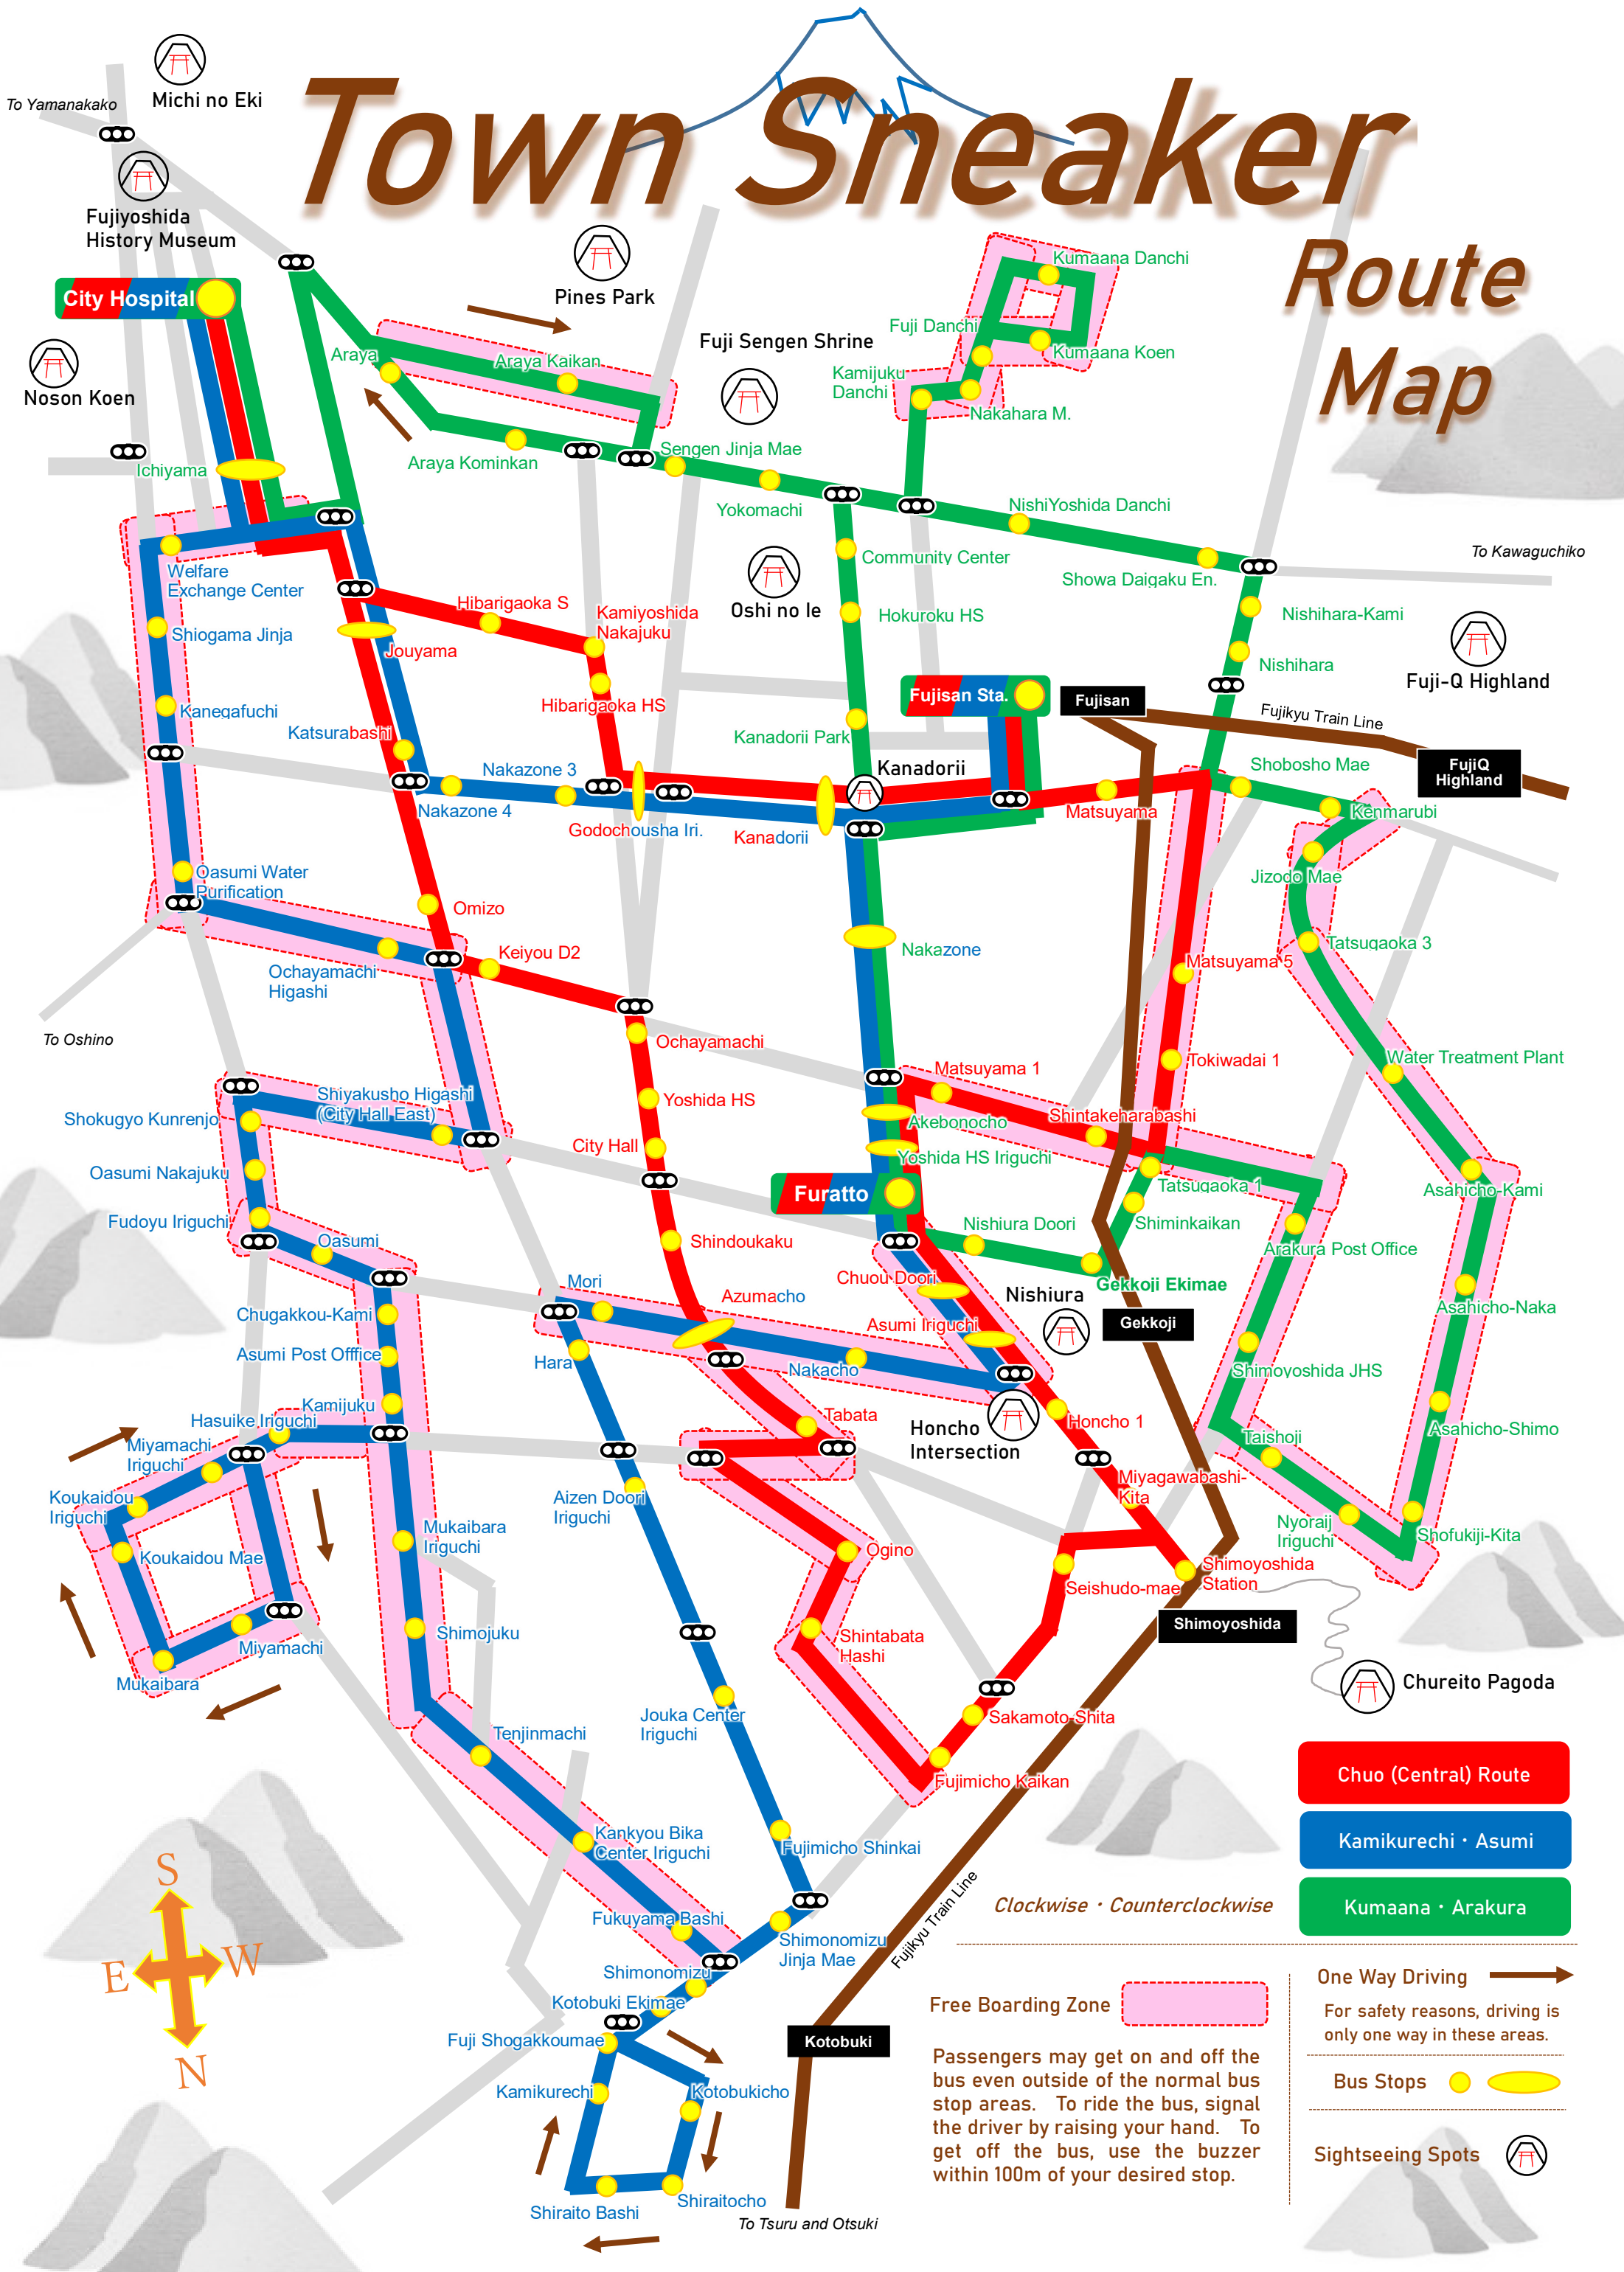

Town Sneaker

Route Map

- Chuo (Central) Route
- Kamikurechi · Asumi
- Kumaana · Arakura

- One Way Driving
- For safety reasons, driving is only one way in these areas.
- Bus Stops
- Sightseeing Spots

Free Boarding Zone

Clockwise · Counterclockwise

To Tsuru and Otsuki

Chuo (Central) Route

Clockwise

Bus Stops	Weekday Buses					Sat. Sun. Holidays		
	1	2	3	4	5	1	2	3
Fujisan Sta.	7:30	9:30	11:30	13:30	15:30	9:30	11:30	13:30
Matsuyama 1	7:35	9:35	11:35	13:35	15:36	9:35	11:35	13:35
Furatto	7:36	9:36	11:36	13:36	15:36	9:36	11:36	13:36
Shimoyoshida	7:40	9:40	11:40	13:40	15:40	9:40	11:40	13:40
Fujimicho K.	7:43	9:43	11:43	13:43	15:43	9:43	11:43	13:43
Ogino Mae	7:45	9:45	11:45	13:45	15:45	9:45	11:45	13:45
City Hall	7:49	9:49	11:49	13:49	15:49	9:49	11:49	13:49
Katsura Bashi	7:55	9:55	11:55	13:55	15:55	9:55	11:55	13:55
City Hospital	7:59	9:59	11:59	13:59	15:59	9:59	11:59	13:59
K. Nakajuku	8:07	10:07	12:07	14:07	16:07	10:07	12:07	14:07
Fujisan Sta.	8:12	10:12	12:12	14:12	16:12	10:12	12:12	14:12

Kamikurechi • Asumi Route

Clockwise

Bus Stops	Weekday Buses					Sat. Sun. Holidays	
	1	2	3	4	5	1	2
Fujisan Sta.	7:05	9:15	10:15	12:15	17:15	9:15	13:15
Furatto	7:08	9:18	10:18	12:18	17:18	9:18	13:18
Mori	7:12	9:22	10:22	12:22	17:22	9:22	13:22
Fujimicho Sh.	7:15	9:25	10:25	12:25	17:25	9:25	13:25
Shiraitocho	7:22	9:32	10:32	12:32	17:32	9:32	13:32
Kotobuki Eki	7:25	9:35	10:35	12:35	17:35	9:35	13:35
Shimonomizu	7:26	9:36	10:36	12:36	17:36	9:36	13:36
Mukaibara	7:34	9:44	10:44	12:44	17:44	9:44	13:44
Oasumi	7:39	9:49	10:49	12:49	17:49	9:49	13:49
City Hall E.	7:43	9:53	10:53	12:53	17:53	9:53	13:53
City Hospital	7:53	10:03	11:03	13:03	18:03	10:03	14:03
Nakazone 4	7:59	10:09	11:09	13:09	18:09	10:09	14:09
Fujisan Sta.	8:03	10:13	11:13	13:13	18:13	10:13	14:13